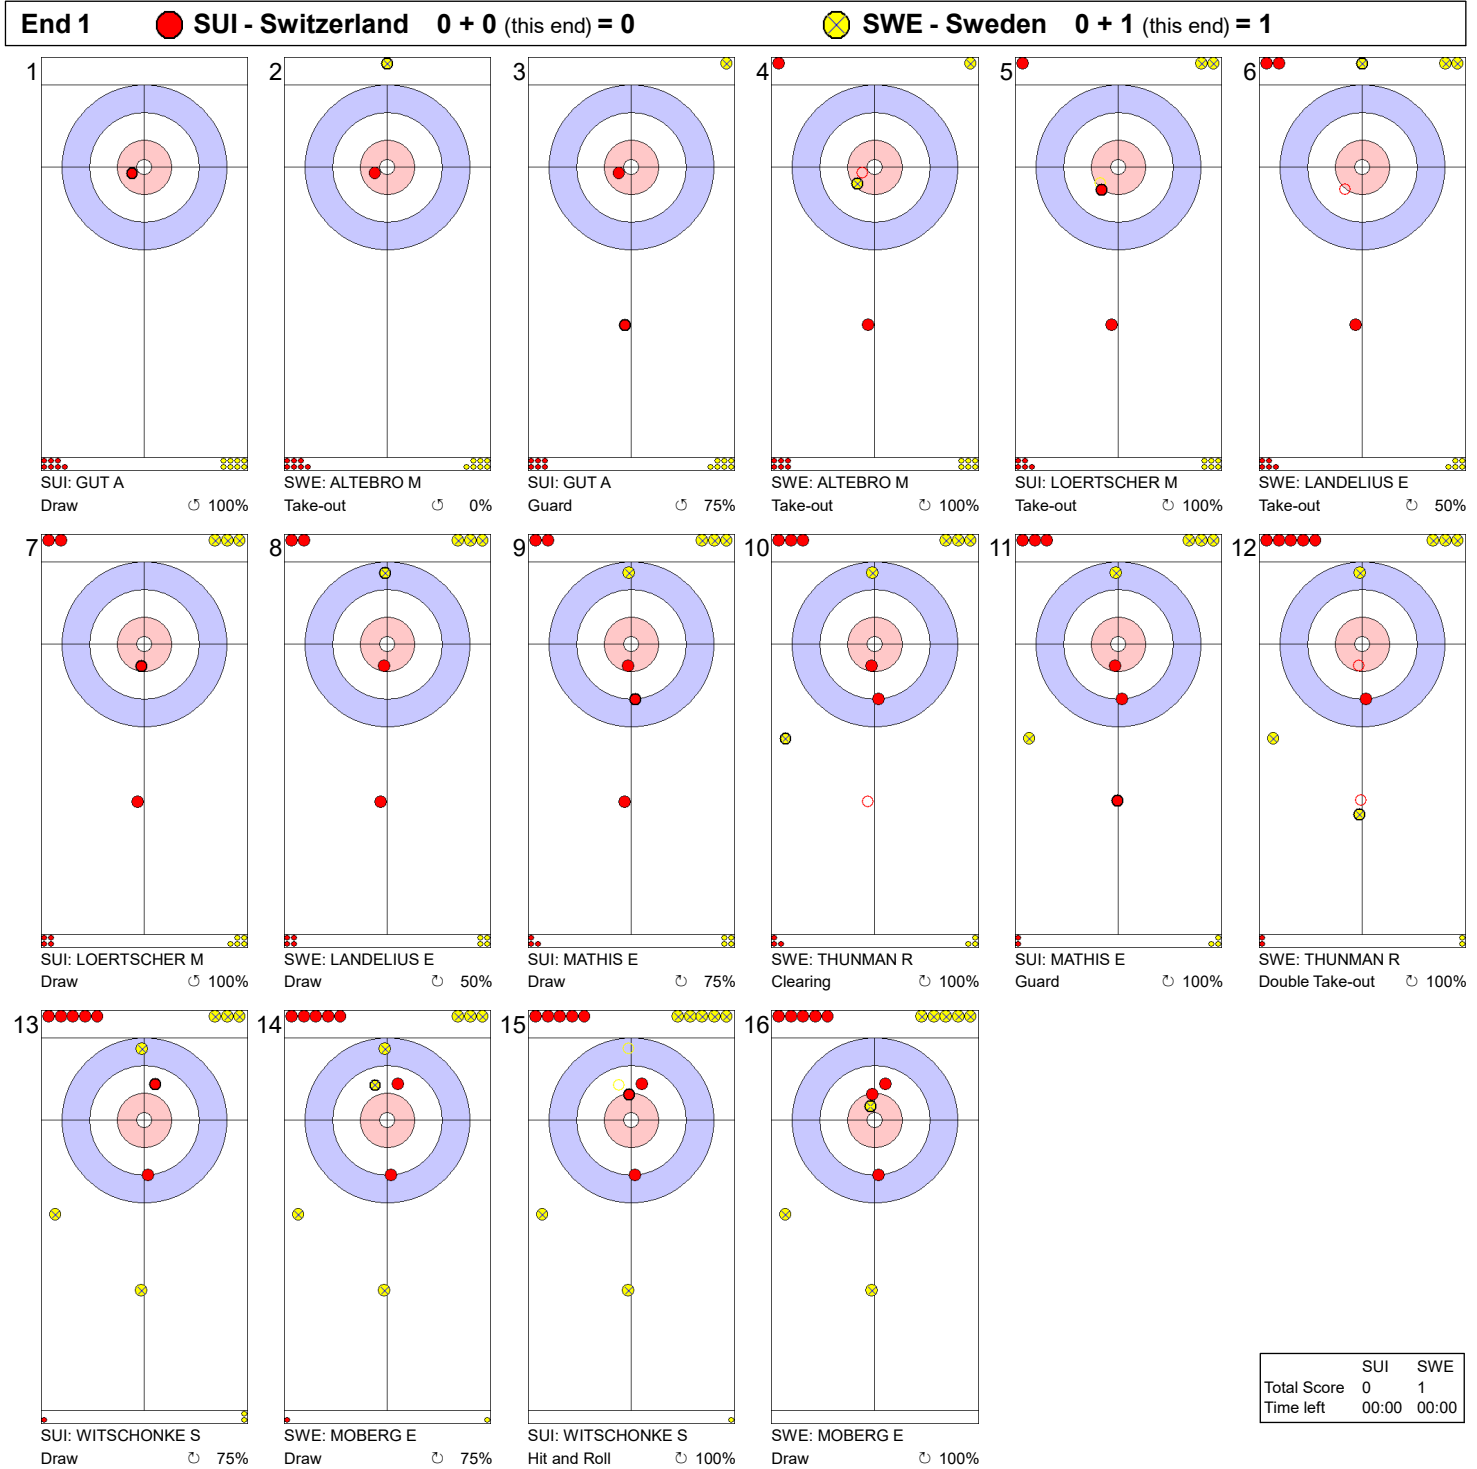

**WJCC 2020**  
Krasnoyarsk, Russia

SAT 15 FEB 2020  
Start Time 14:00

**World Junior Curling Championships 2020**

Crystal Ice Arena

**Women**

**Round Robin Session 1 - Sheet B**

**Game - Shot by Shot**

**Legend:**  
 ↻ Clockwise      ↺ Counter-clockwise      - Not considered

**WJCC 2020**  
Krasnoyarsk, Russia

SAT 15 FEB 2020  
Start Time 14:00

**World Junior Curling Championships 2020**  
Crystal Ice Arena  
**Women**

**Round Robin Session 1 - Sheet B**

**Game - Shot by Shot**

	SUI	SWE
Total Score	2	1
Time left	00:00	00:00

**Legend:**  
 Clockwise     
 Counter-clockwise     
 - Not considered

Game - Shot by Shot

**Legend:**  
 ↻ Clockwise      ↺ Counter-clockwise      - Not considered

Game - Shot by Shot

End 4 ● SUI - Switzerland 2 + 2 (this end) = 4      ● SWE - Sweden 4 + 0 (this end) = 4

	SUI	SWE
Total Score	4	4
Time left	00:00	00:00

**Legend:**  
 ↻ Clockwise      ↺ Counter-clockwise      - Not considered