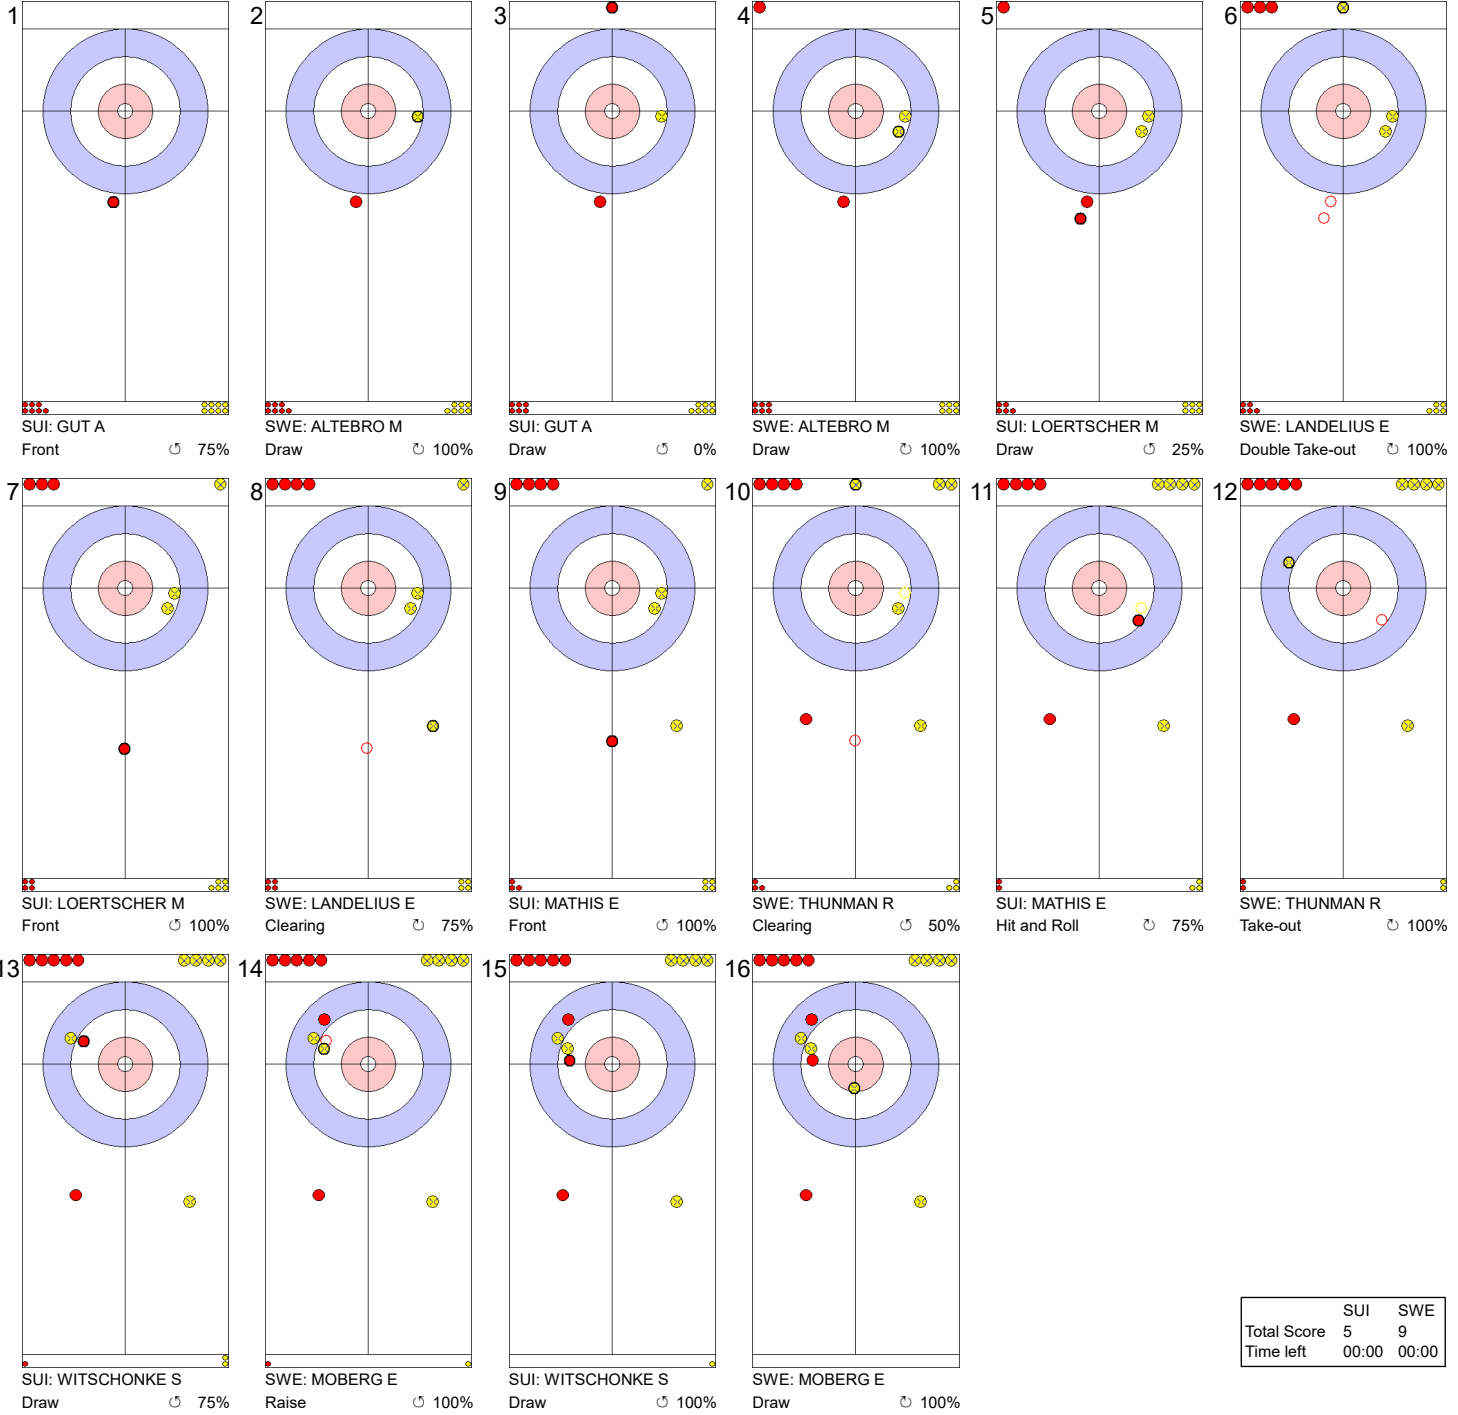

	SUI	SWE
Total Score	4	8
Time left	00:00	00:00

**Legend:**  
 ↻ Clockwise      ↺ Counter-clockwise      - Not considered

**Game - Shot by Shot**

**End 6**   **SUI - Switzerland 4 + 1 (this end) = 5**   **SWE - Sweden 8 + 0 (this end) = 8**

	SUI	SWE
Total Score	5	8
Time left	00:00	00:00

**Legend:**  
 Clockwise      Counter-clockwise      - Not considered

**WJCC 2020**  
Krasnoyarsk, Russia

SAT 15 FEB 2020  
Start Time 14:00

**World Junior Curling Championships 2020**  
Crystal Ice Arena  
**Women**

**Round Robin Session 1 - Sheet B**

**Game - Shot by Shot**

**End 7**   ● **SUI - Switzerland** 5 + 0 (this end) = 5   ● **SWE - Sweden** 8 + 1 (this end) = 9

	SUI	SWE
Total Score	5	9
Time left	00:00	00:00

**Legend:**  
 ↻ Clockwise      ↺ Counter-clockwise      - Not considered

Game - Shot by Shot

	SUI	SWE
Total Score	7	9
Time left	00:00	00:00

**Legend:**  
 Clockwise     
  Counter-clockwise     
 - Not considered