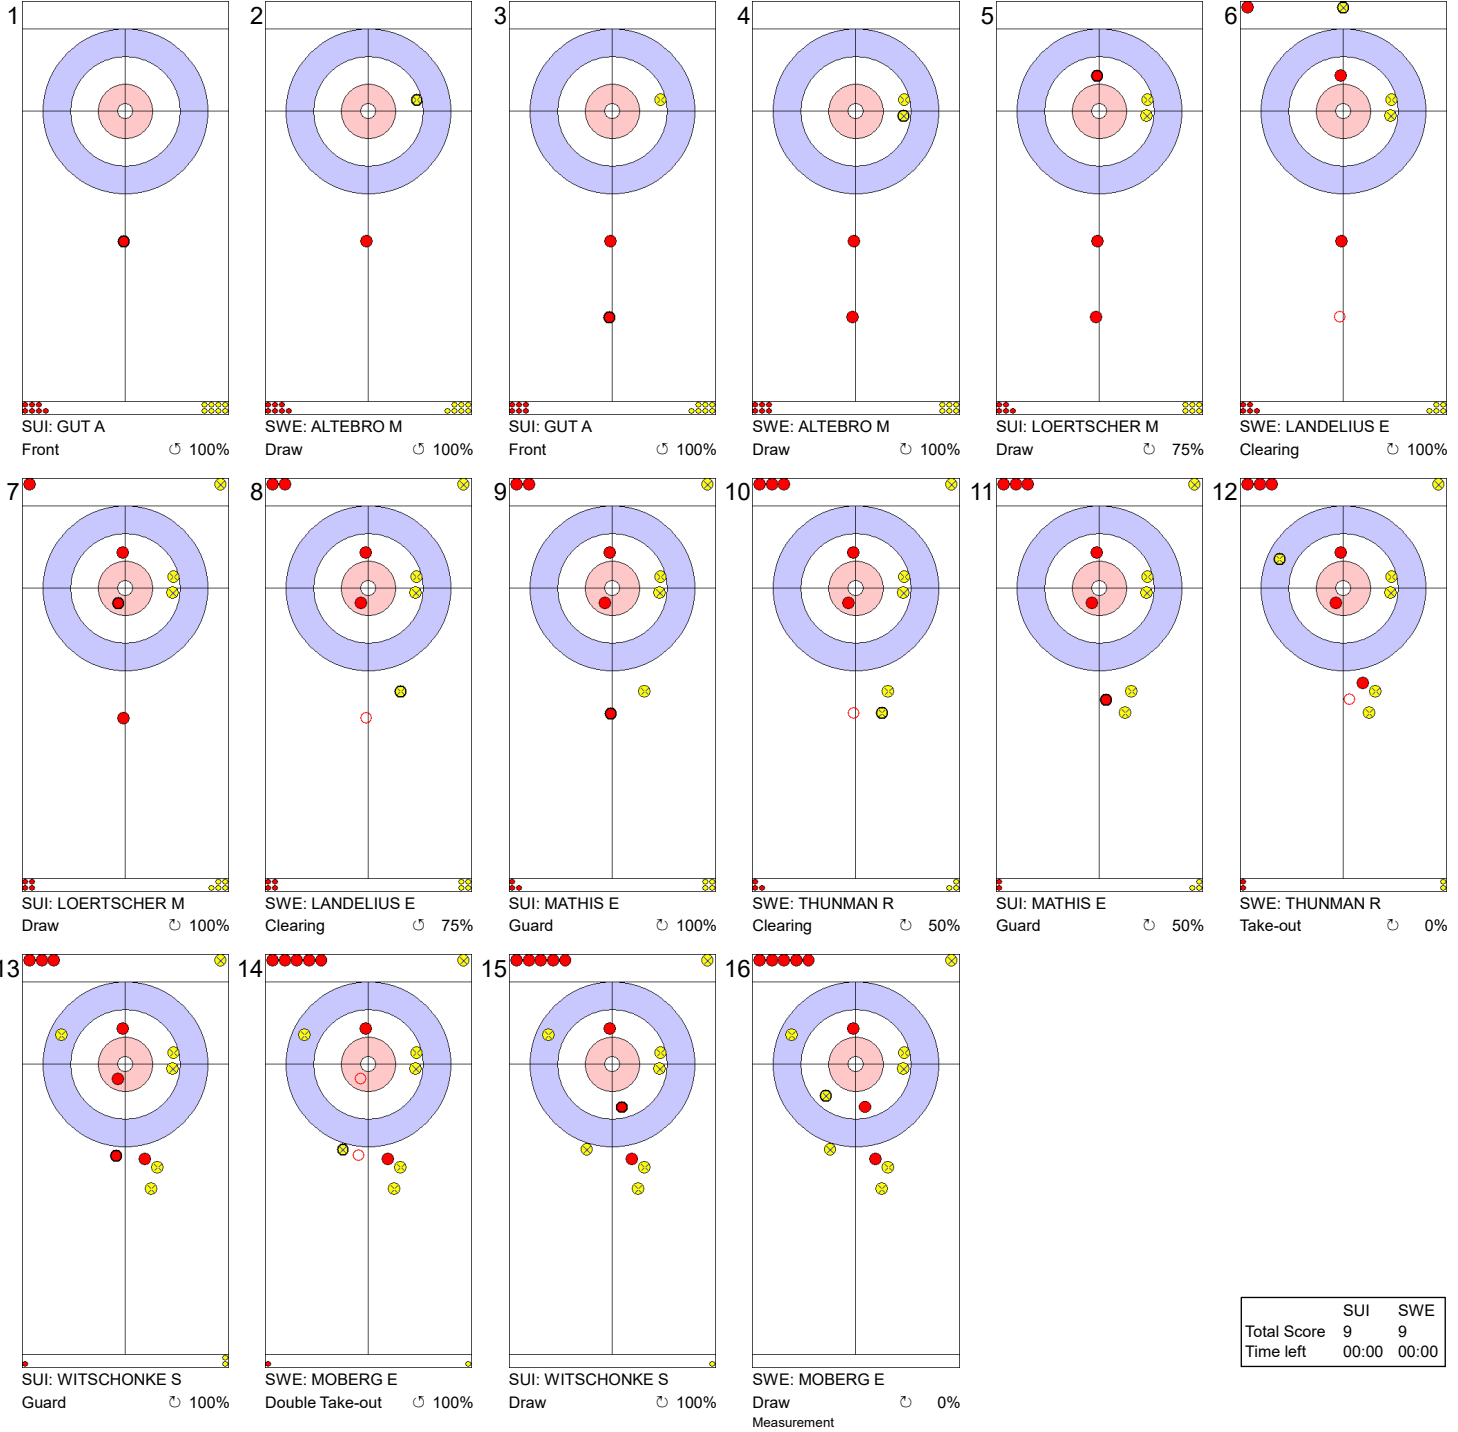

**Round Robin Session 1 - Sheet B**

**Game - Shot by Shot**

**End 7**   ● **SUI - Switzerland** 5 + 0 (this end) = 5   ● **SWE - Sweden** 8 + 1 (this end) = 9

	SUI	SWE
Total Score	5	9
Time left	00:00	00:00

**Legend:**  
 ↻ Clockwise      ↺ Counter-clockwise      - Not considered

Game - Shot by Shot

	SUI	SWE
Total Score	7	9
Time left	00:00	00:00

**Legend:**  
 Clockwise     
  Counter-clockwise     
 - Not considered

**WJCC 2020**  
Krasnoyarsk, Russia

SAT 15 FEB 2020  
Start Time 14:00

**World Junior Curling Championships 2020**

Crystal Ice Arena

**Women**

**Round Robin Session 1 - Sheet B**

**Game - Shot by Shot**

**End 9**   ● **SUI - Switzerland 7 + 2 (this end) = 9**   ● **SWE - Sweden 9 + 0 (this end) = 9**

	SUI	SWE
Total Score	9	9
Time left	00:00	00:00

**Legend:**  
 ↻ Clockwise      ↺ Counter-clockwise      - Not considered

**Game - Shot by Shot**

**End 10**   **SUI - Switzerland 9 + 1 (this end) = 10**   **SWE - Sweden 9 + 0 (this end) = 9**