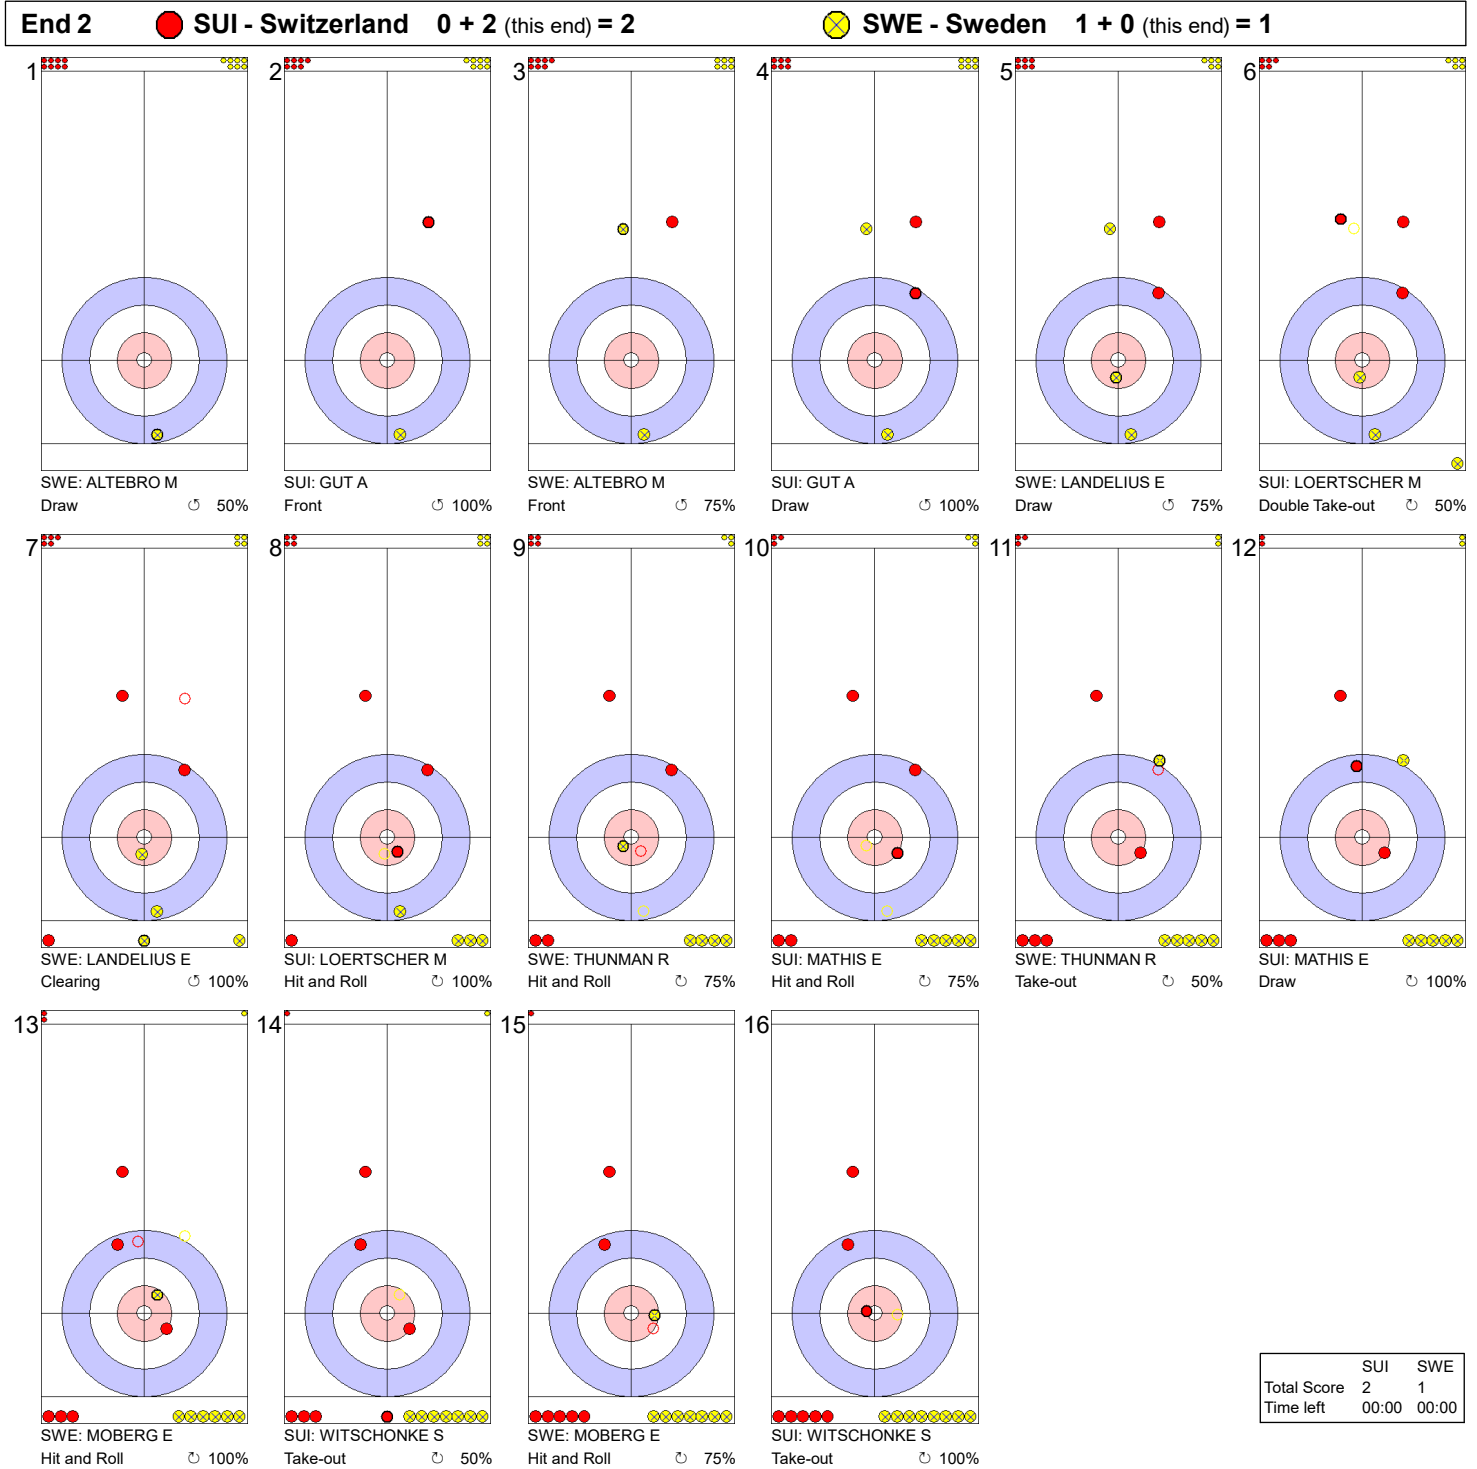

**WJCC 2020**  
Krasnoyarsk, Russia

SAT 15 FEB 2020  
Start Time 14:00

**World Junior Curling Championships 2020**

Crystal Ice Arena

**Women**

**Round Robin Session 1 - Sheet B**

**Game - Shot by Shot**

**Legend:**  
 ↻ Clockwise      ↺ Counter-clockwise      - Not considered

**WJCC 2020**  
Krasnoyarsk, Russia

SAT 15 FEB 2020  
Start Time 14:00

**World Junior Curling Championships 2020**  
Crystal Ice Arena  
**Women**

**Round Robin Session 1 - Sheet B**

**Game - Shot by Shot**

	SUI	SWE
Total Score	2	1
Time left	00:00	00:00

**Legend:**  
 Clockwise     
 Counter-clockwise     
 - Not considered

Game - Shot by Shot

**Legend:**  
 ↻ Clockwise      ↺ Counter-clockwise      - Not considered

Game - Shot by Shot

End 4 ● SUI - Switzerland 2 + 2 (this end) = 4      ● SWE - Sweden 4 + 0 (this end) = 4

	SUI	SWE
Total Score	4	4
Time left	00:00	00:00

**Legend:**  
 ↻ Clockwise      ↺ Counter-clockwise      - Not considered