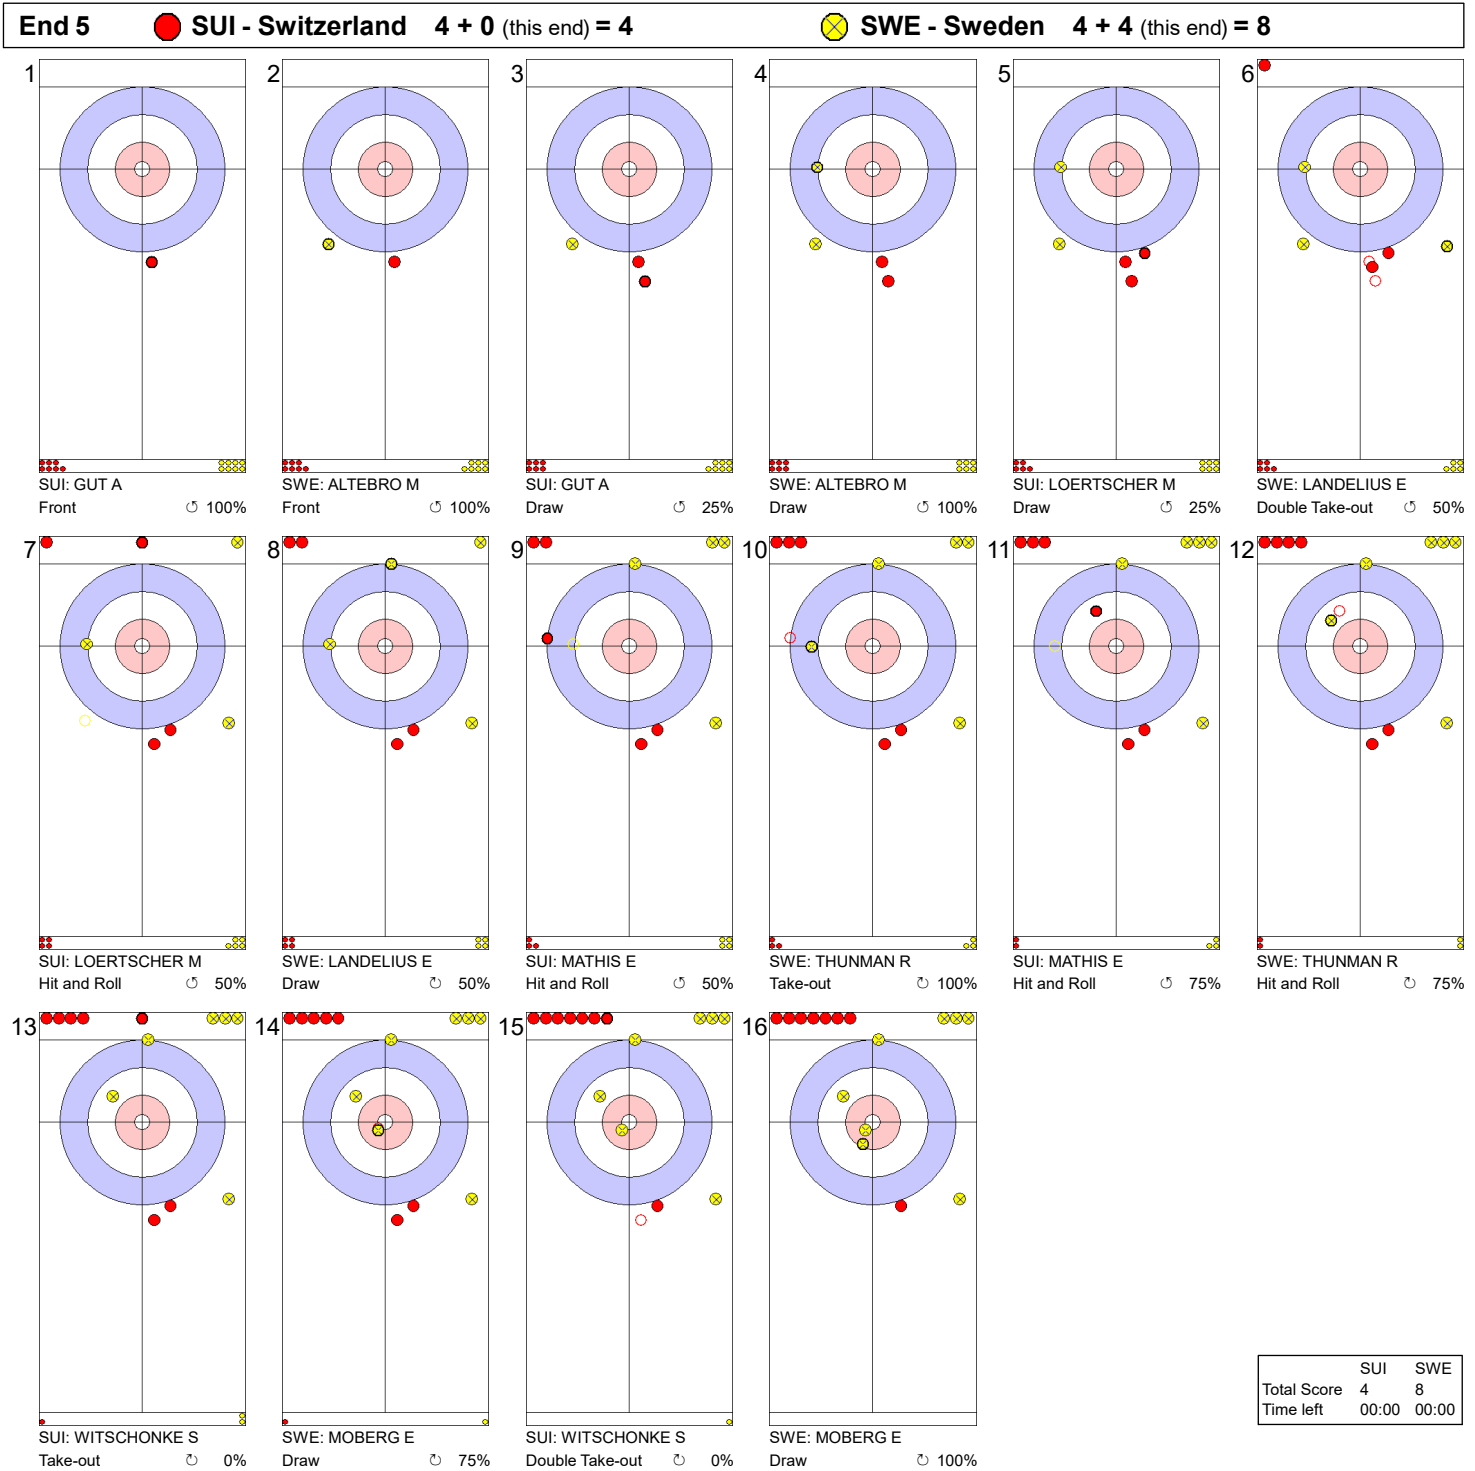

Game - Shot by Shot

End 4 ● SUI - Switzerland 2 + 2 (this end) = 4      ● SWE - Sweden 4 + 0 (this end) = 4

	SUI	SWE
Total Score	4	4
Time left	00:00	00:00

**Legend:**  
 ↻ Clockwise      ↺ Counter-clockwise      - Not considered

**WJCC 2020**  
Krasnoyarsk, Russia

SAT 15 FEB 2020  
Start Time 14:00

**World Junior Curling Championships 2020**  
Crystal Ice Arena  
**Women**

**Round Robin Session 1 - Sheet B**

**Game - Shot by Shot**

	SUI	SWE
Total Score	4	8
Time left	00:00	00:00

**Legend:**  
 ↻ Clockwise      ↺ Counter-clockwise      - Not considered

**Game - Shot by Shot**

**End 6**   **SUI - Switzerland 4 + 1 (this end) = 5**   **SWE - Sweden 8 + 0 (this end) = 8**