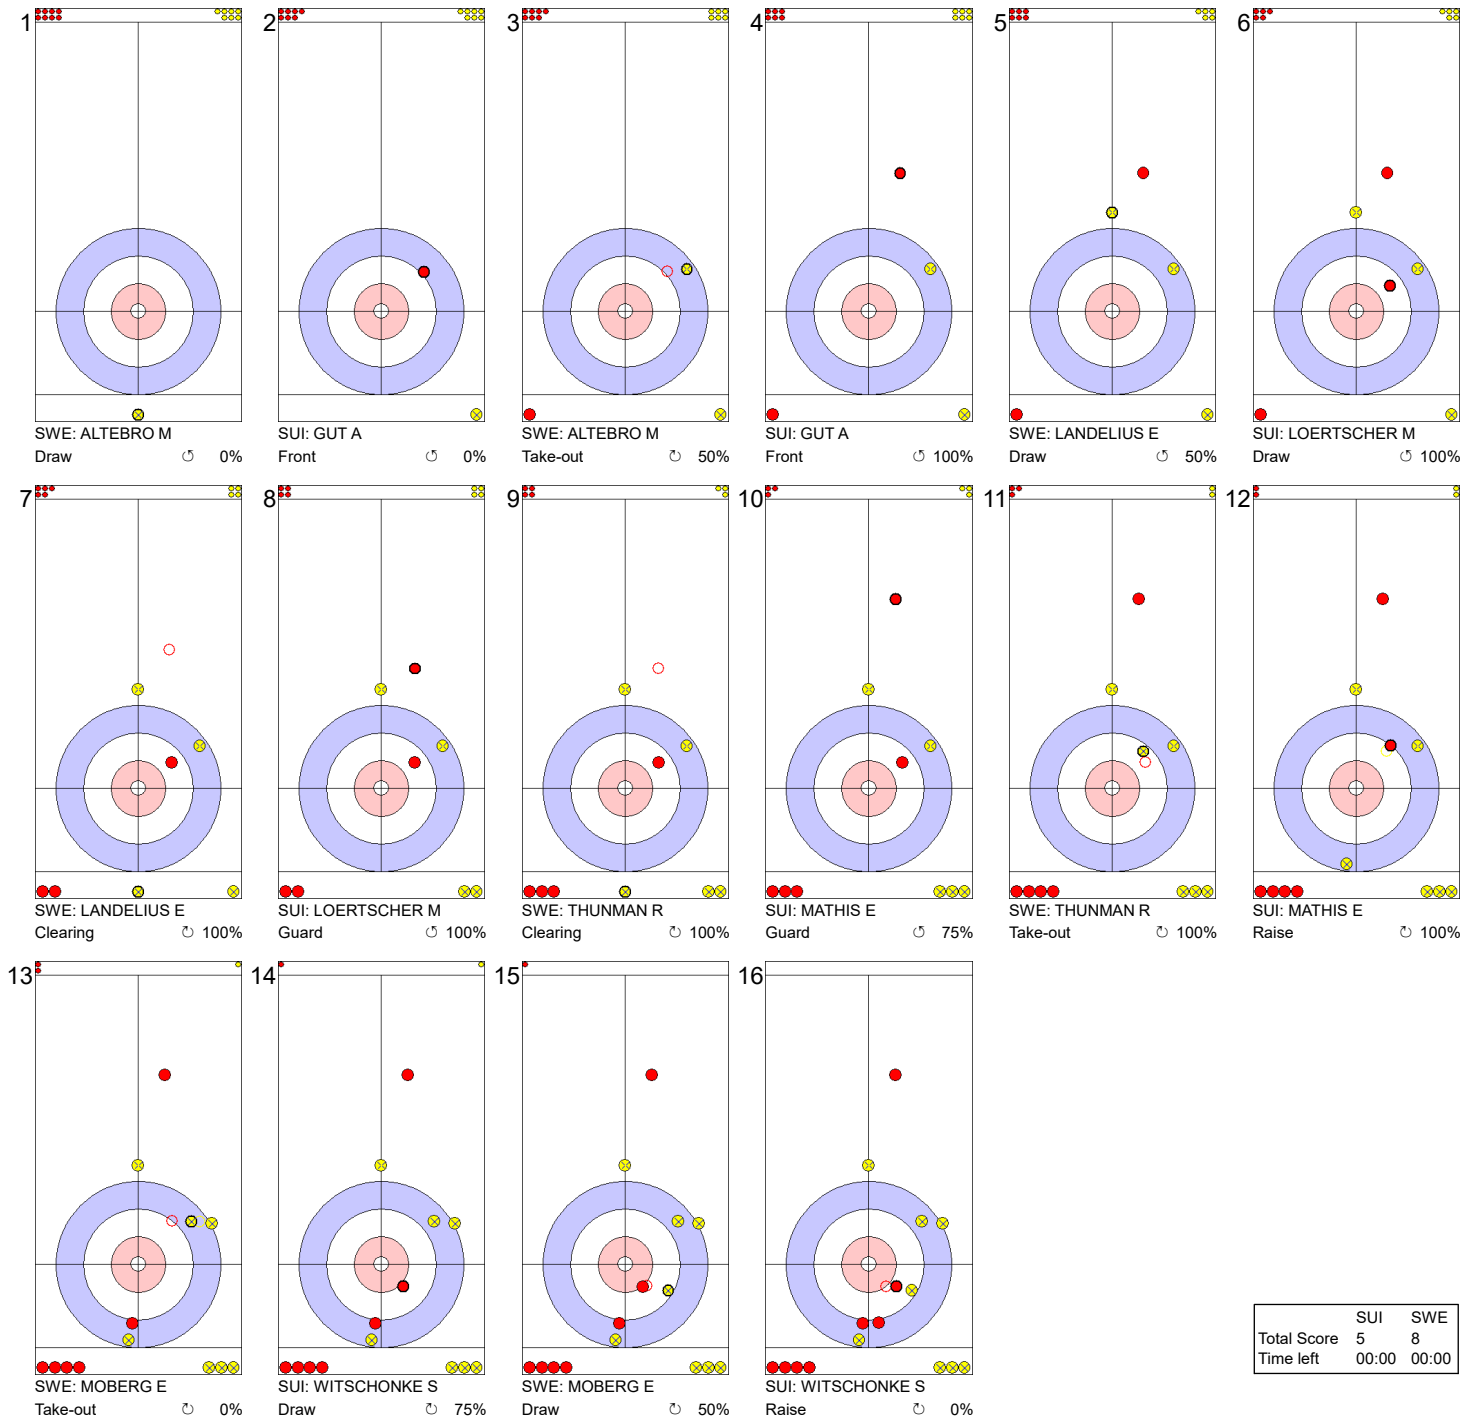

**WJCC 2020**  
Krasnoyarsk, Russia

SAT 15 FEB 2020  
Start Time 14:00

**World Junior Curling Championships 2020**  
Crystal Ice Arena  
**Women**

**Round Robin Session 1 - Sheet B**

**Game - Shot by Shot**

	SUI	SWE
Total Score	4	8
Time left	00:00	00:00

**Legend:**  
 ↻ Clockwise      ↺ Counter-clockwise      - Not considered

**Game - Shot by Shot**

**End 6**   **SUI - Switzerland 4 + 1 (this end) = 5**   **SWE - Sweden 8 + 0 (this end) = 8**

**Round Robin Session 1 - Sheet B**

**Game - Shot by Shot**

**End 7**   ● **SUI - Switzerland** 5 + 0 (this end) = 5   ● **SWE - Sweden** 8 + 1 (this end) = 9

	SUI	SWE
Total Score	5	9
Time left	00:00	00:00

**Legend:**  
 ↻ Clockwise      ↺ Counter-clockwise      - Not considered

Game - Shot by Shot

	SUI	SWE
Total Score	7	9
Time left	00:00	00:00

**Legend:**  
 Clockwise     
  Counter-clockwise     
 - Not considered