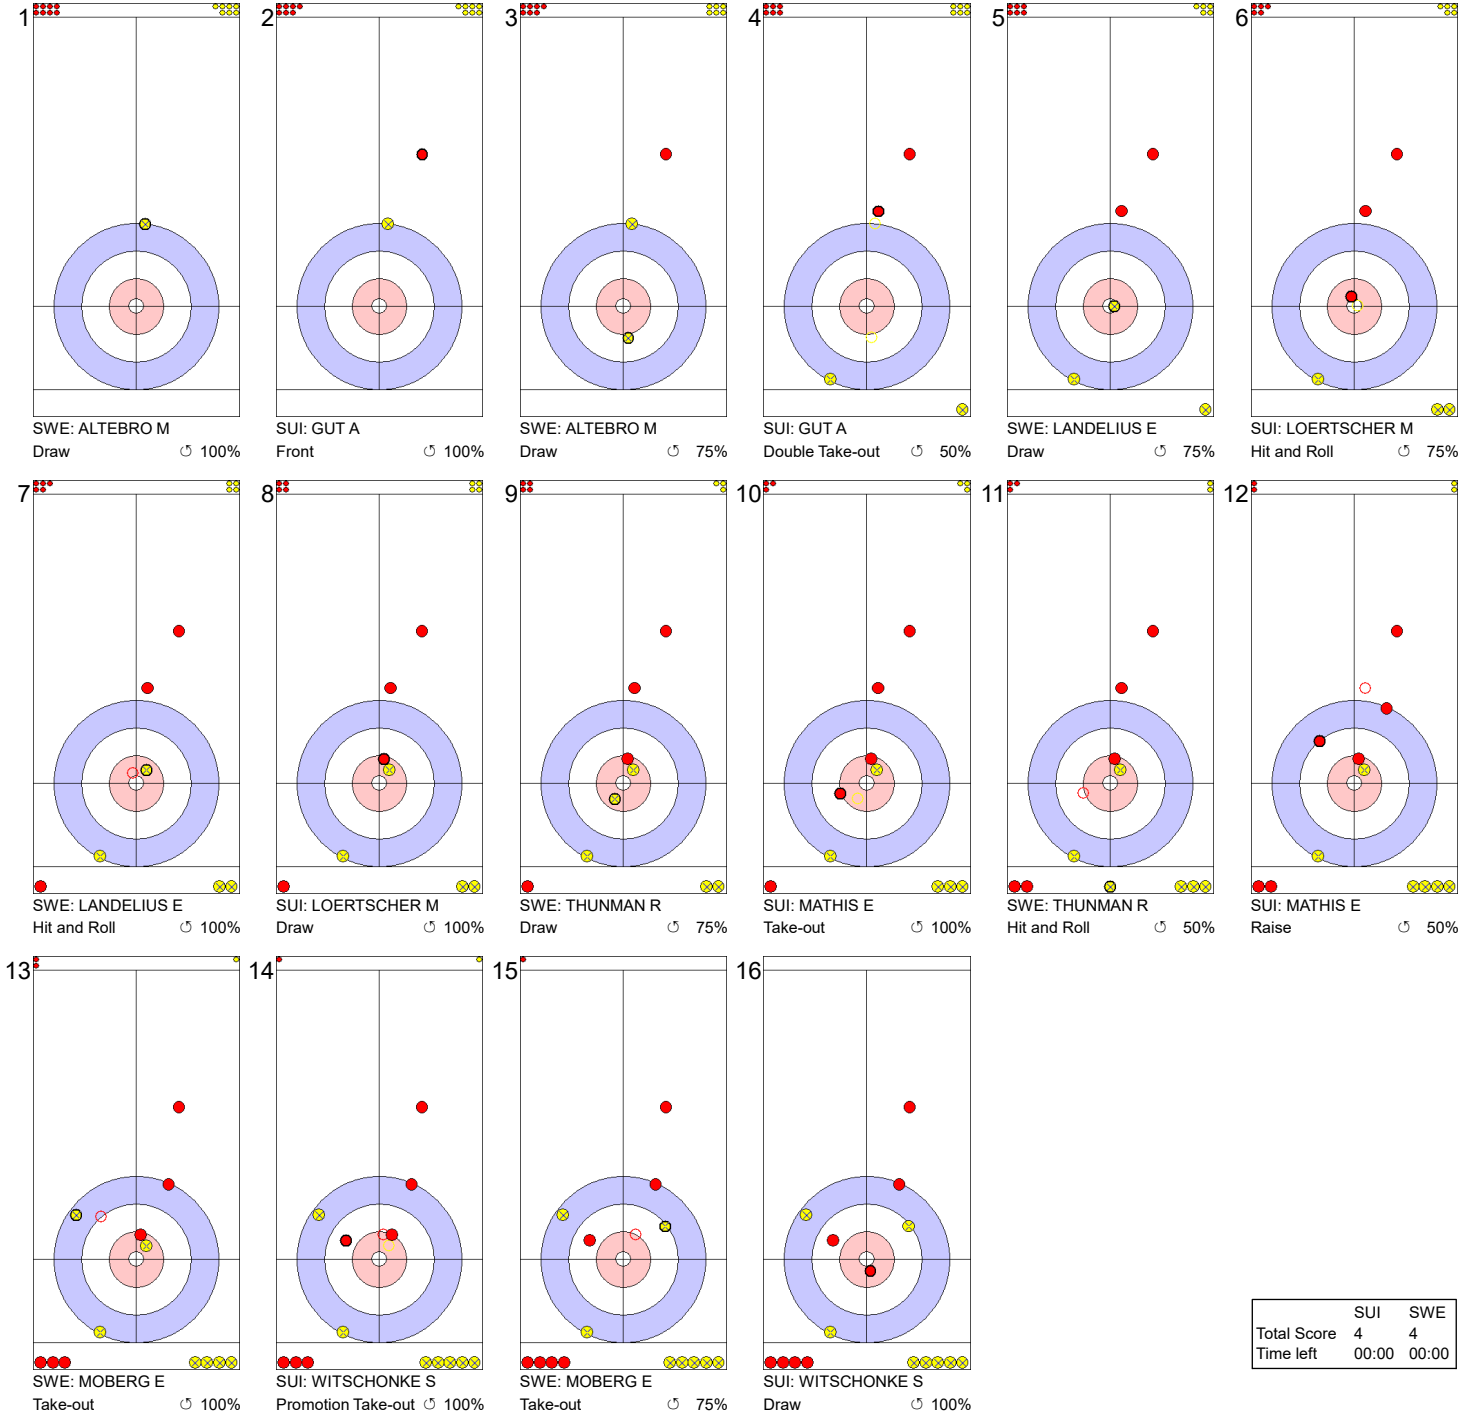

**WJCC 2020**  
Krasnoyarsk, Russia

SAT 15 FEB 2020  
Start Time 14:00

**World Junior Curling Championships 2020**  
Crystal Ice Arena  
**Women**

**Round Robin Session 1 - Sheet B**

**Game - Shot by Shot**

	SUI	SWE
Total Score	2	1
Time left	00:00	00:00

**Legend:**  
 Clockwise     
 Counter-clockwise     
 - Not considered

Game - Shot by Shot

**Legend:**  
 ↻ Clockwise      ↺ Counter-clockwise      - Not considered

Game - Shot by Shot

End 4 ● SUI - Switzerland 2 + 2 (this end) = 4      ● SWE - Sweden 4 + 0 (this end) = 4

	SUI	SWE
Total Score	4	4
Time left	00:00	00:00

**Legend:**  
 ↻ Clockwise      ↺ Counter-clockwise      - Not considered