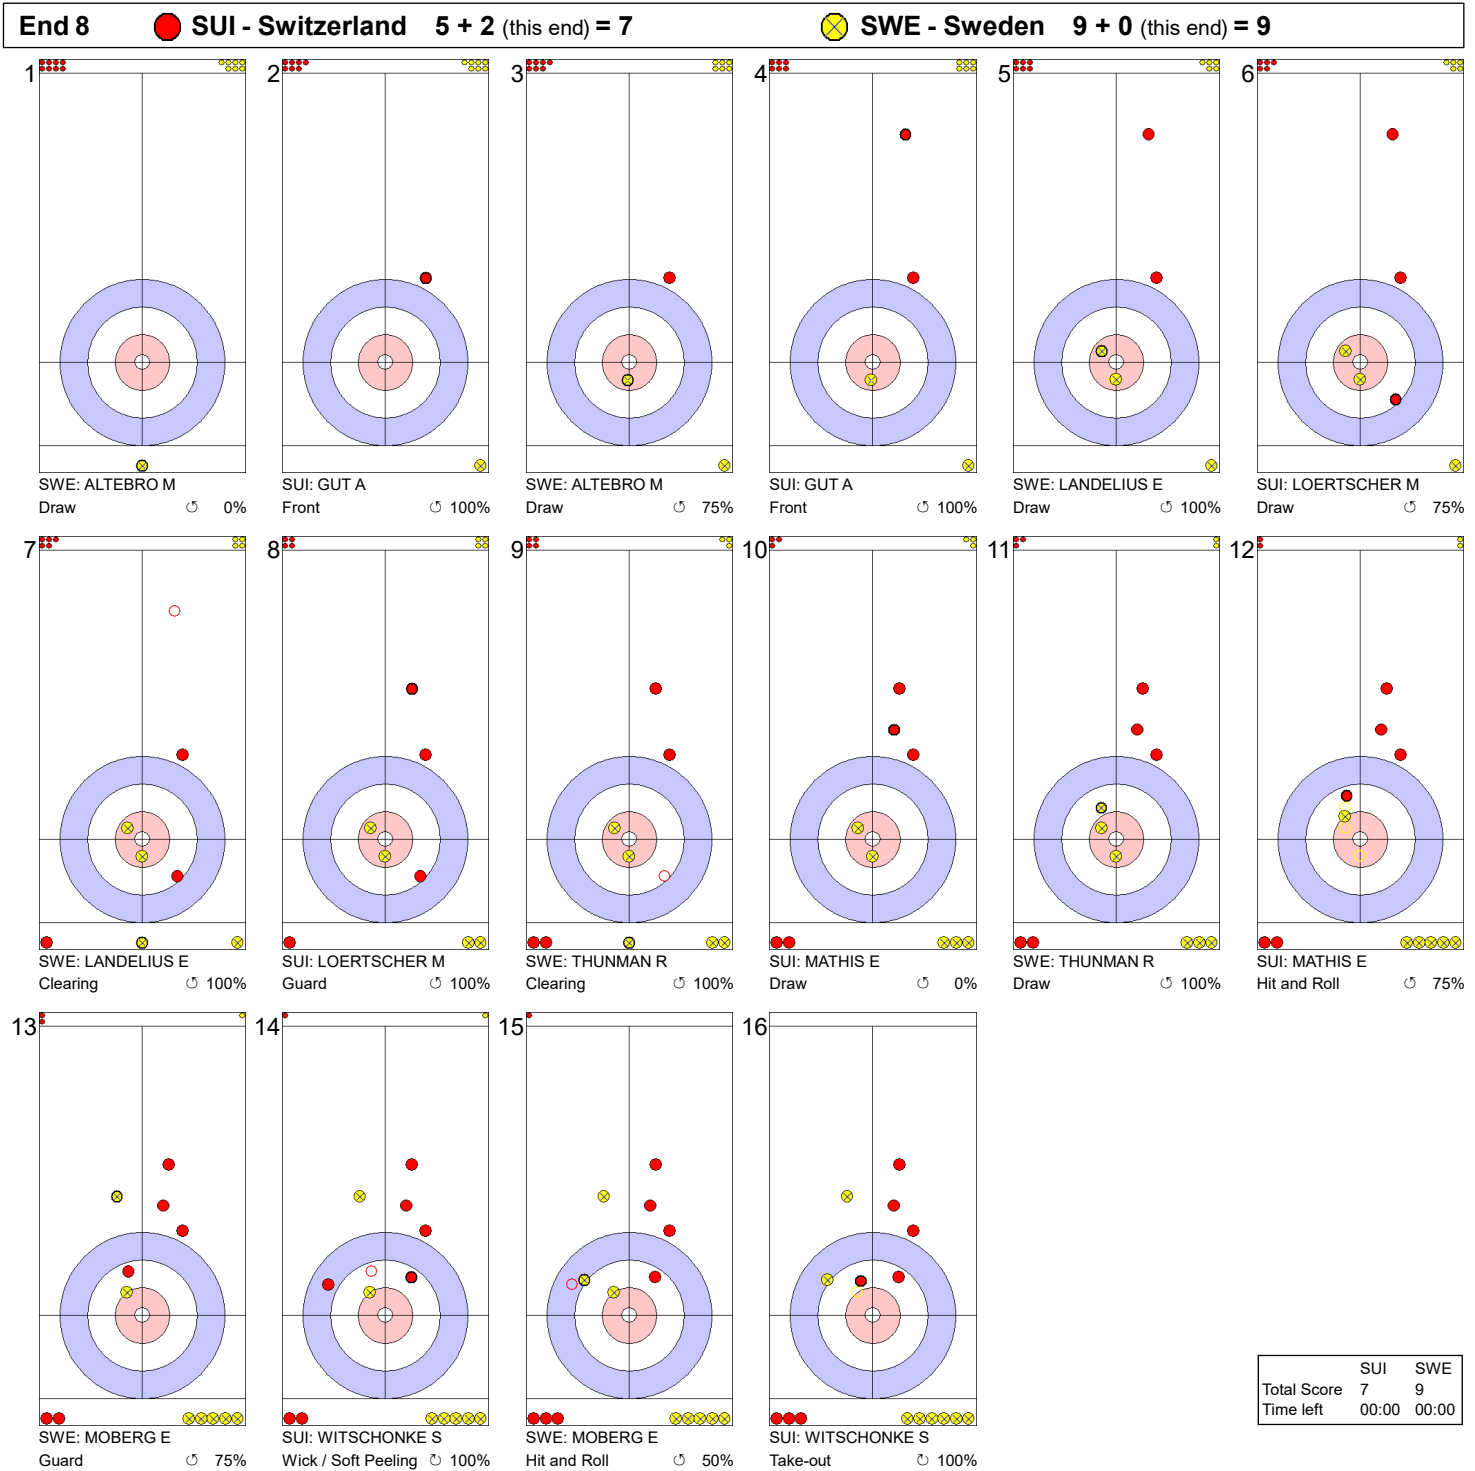

**Round Robin Session 1 - Sheet B**

**Game - Shot by Shot**

**End 7**   ● **SUI - Switzerland** 5 + 0 (this end) = 5   ● **SWE - Sweden** 8 + 1 (this end) = 9

	SUI	SWE
Total Score	5	9
Time left	00:00	00:00

**Legend:**  
 ↻ Clockwise      ↺ Counter-clockwise      - Not considered

Game - Shot by Shot

	SUI	SWE
Total Score	7	9
Time left	00:00	00:00

**Legend:**  
 Clockwise     
  Counter-clockwise     
 - Not considered