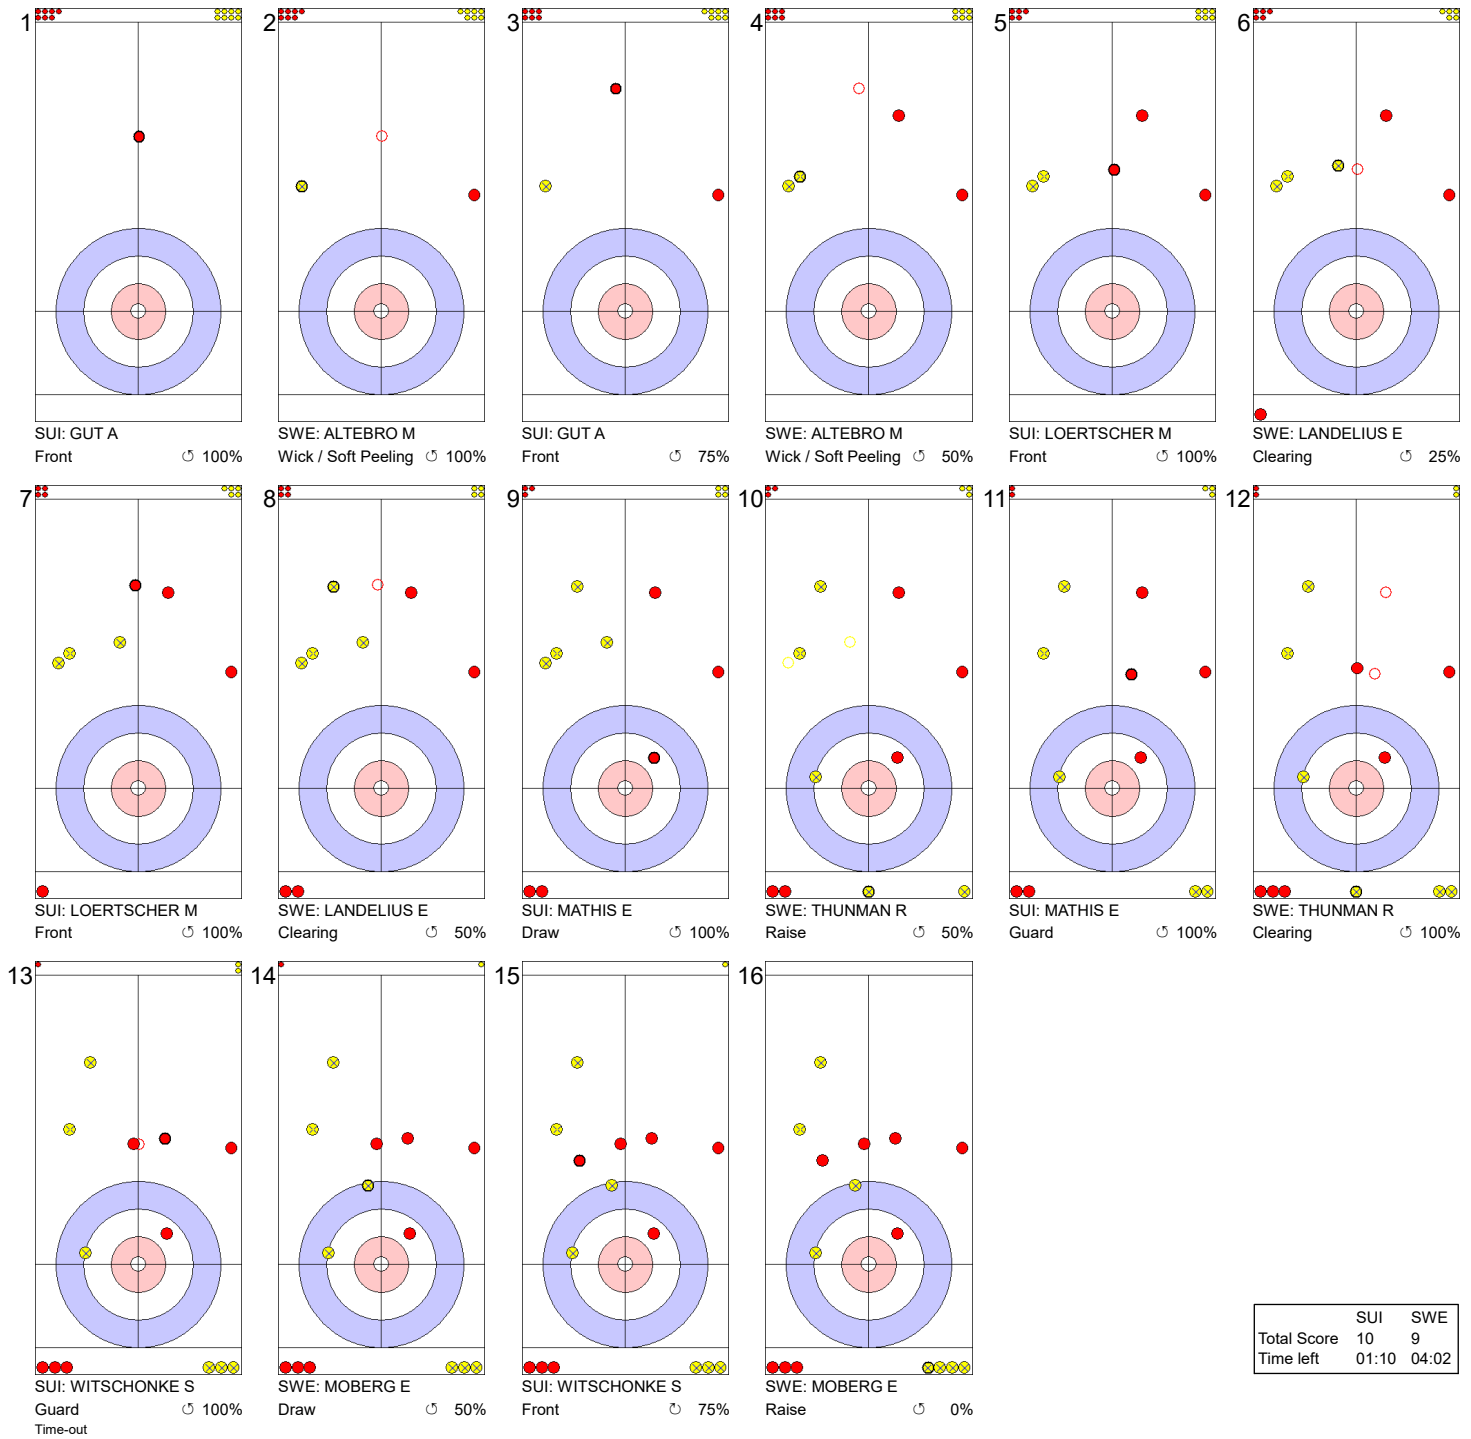

**Round Robin Session 1 - Sheet B**

**Game - Shot by Shot**

**End 7**   ● **SUI - Switzerland** 5 + 0 (this end) = 5   ● **SWE - Sweden** 8 + 1 (this end) = 9

	SUI	SWE
Total Score	5	9
Time left	00:00	00:00

**WJCC 2020**  
Krasnoyarsk, Russia

SAT 15 FEB 2020  
Start Time 14:00

**World Junior Curling Championships 2020**

Crystal Ice Arena

**Women**

**Round Robin Session 1 - Sheet B**

**Game - Shot by Shot**

**End 9**   ● **SUI - Switzerland 7 + 2 (this end) = 9**   ● **SWE - Sweden 9 + 0 (this end) = 9**

	SUI	SWE
Total Score	9	9
Time left	00:00	00:00

**Legend:**  
 ↻ Clockwise      ↺ Counter-clockwise      - Not considered

**Game - Shot by Shot**

**End 10**   **SUI - Switzerland 9 + 1 (this end) = 10**   **SWE - Sweden 9 + 0 (this end) = 9**

	SUI	SWE
Total Score	10	9
Time left	01:10	04:02

**Legend:**  
 Clockwise     Counter-clockwise     - Not considered