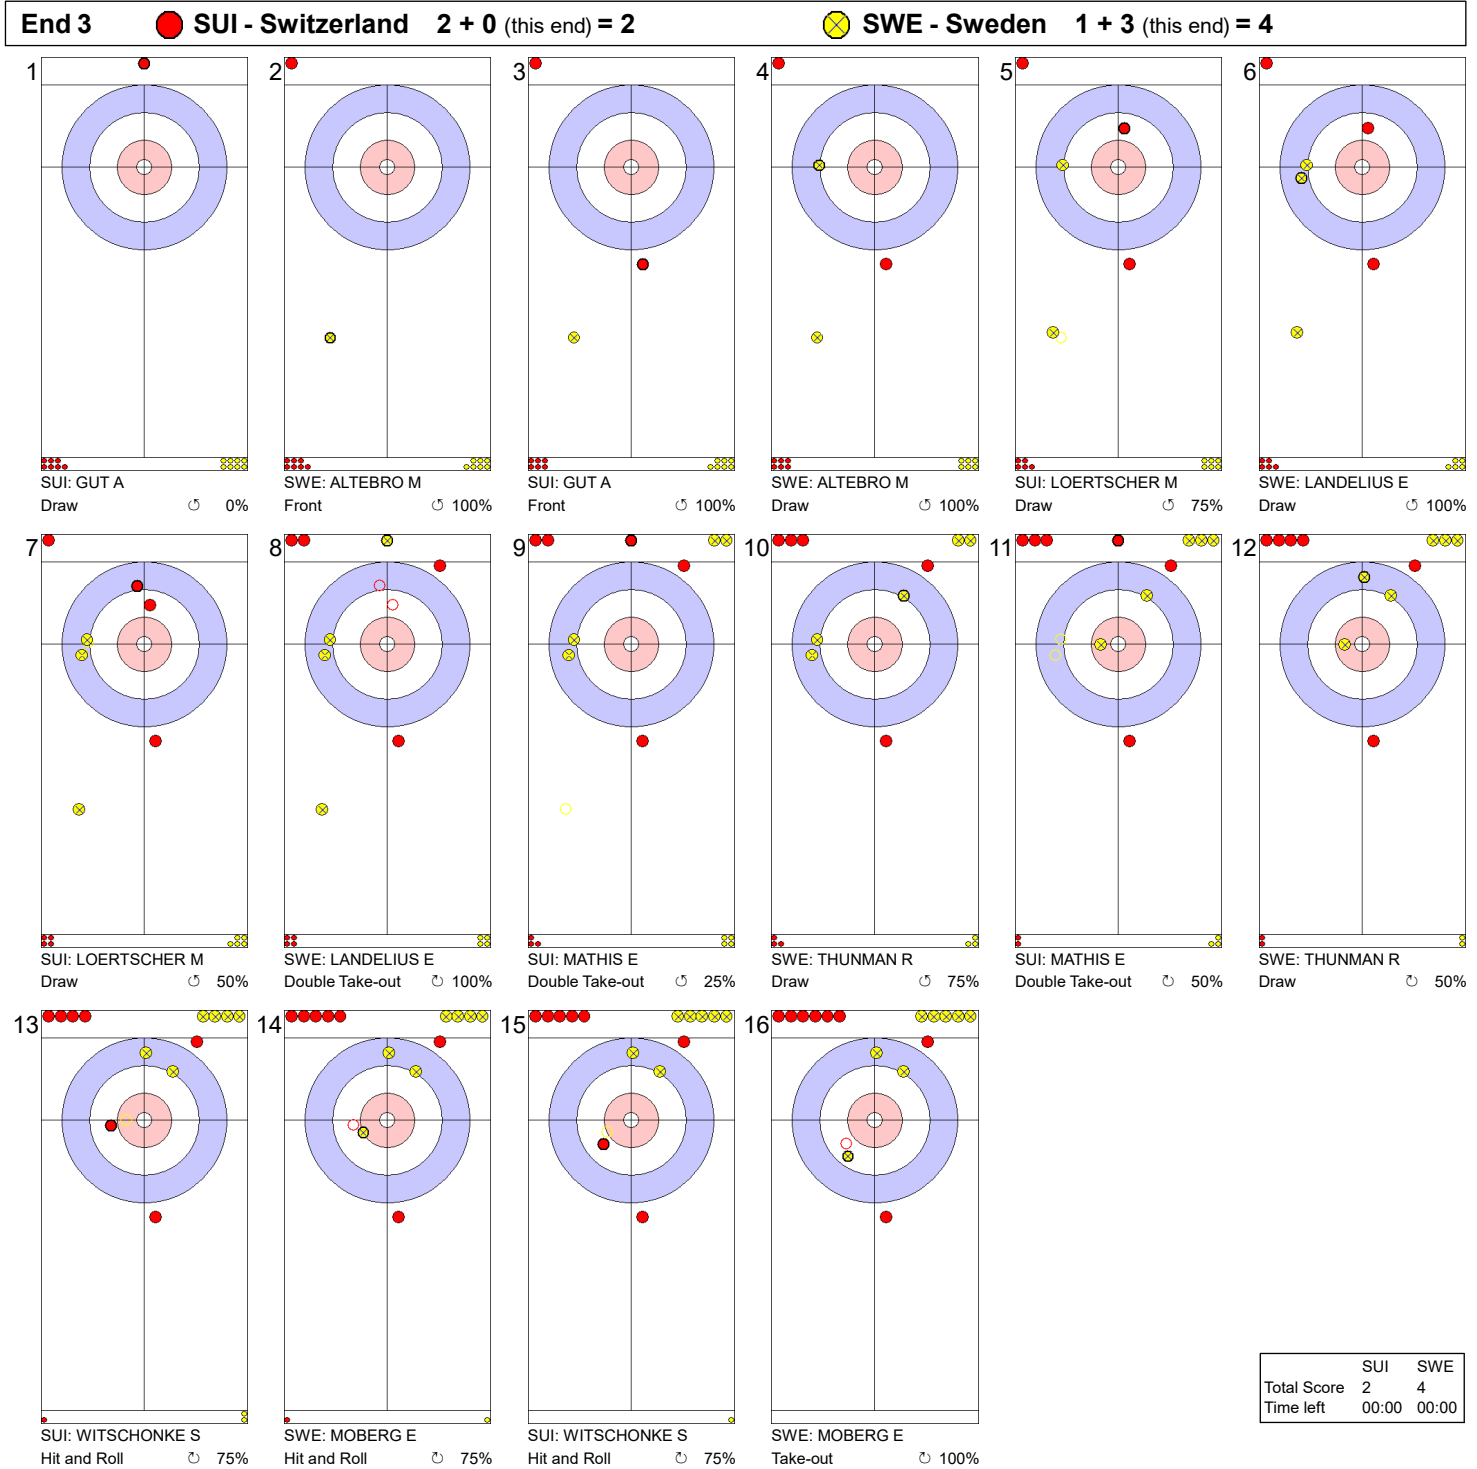

**WJCC 2020**  
Krasnoyarsk, Russia

SAT 15 FEB 2020  
Start Time 14:00

**World Junior Curling Championships 2020**

Crystal Ice Arena

**Women**

**Round Robin Session 1 - Sheet B**

**Game - Shot by Shot**

**Legend:**  
 ↻ Clockwise      ↺ Counter-clockwise      - Not considered

**WJCC 2020**  
Krasnoyarsk, Russia

SAT 15 FEB 2020  
Start Time 14:00

**World Junior Curling Championships 2020**  
Crystal Ice Arena  
**Women**

**Round Robin Session 1 - Sheet B**

**Game - Shot by Shot**

	SUI	SWE
Total Score	2	1
Time left	00:00	00:00

**Legend:**  
 Clockwise     
 Counter-clockwise     
 - Not considered

Game - Shot by Shot

**Legend:**  
 ↻ Clockwise      ↺ Counter-clockwise      - Not considered

Game - Shot by Shot

End 4 ● SUI - Switzerland 2 + 2 (this end) = 4      ● SWE - Sweden 4 + 0 (this end) = 4

	SUI	SWE
Total Score	4	4
Time left	00:00	00:00

**Legend:**  
 ↻ Clockwise      ↺ Counter-clockwise      - Not considered